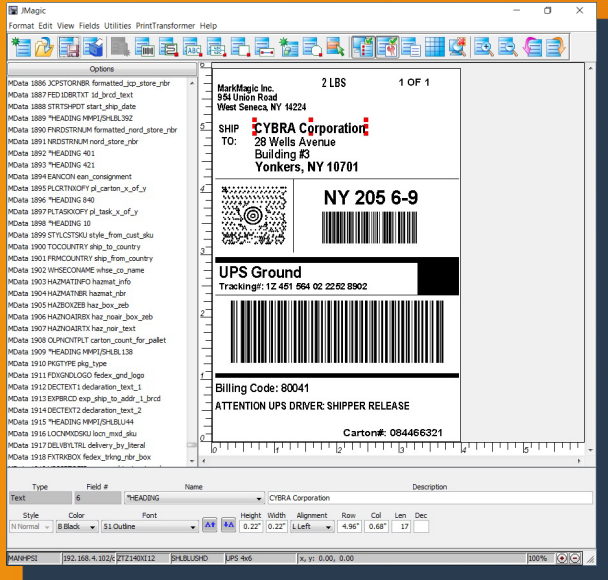

VAI S2k Integrated

MarkMagic is already integrated with VAI S2k ERP software. No uploading, downloading, or creating special printer queues.

Want More Out of Your VAI S2k License?

Hundreds of happy VAI S2k customers are enjoying the full range of benefits that MarkMagic has to offer. It literally takes just a few minutes.

Contact our sales team to learn more at Sales@CYBRA.com

What Does MarkMagic Do?

CYBRA's MarkMagic® empowers you to design virtually any type of Auto-ID document – barcode labels, electronic forms, RFID tags, tickets, etc. – and print them on hundreds of types of general and specialized printers from laser to thermal to automated applicators.