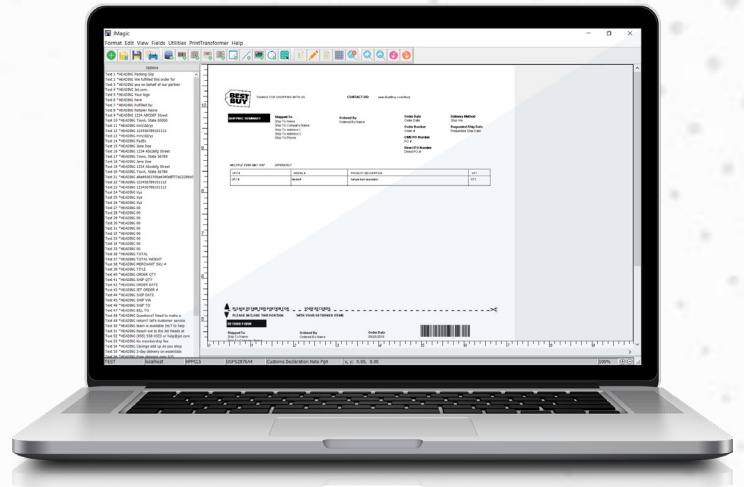

MarkMagic Solutions

Got Printing Challenges? We've got You Covered.

MarkMagic is the forms, barcode label, RFID tag, and report writing software that's integrated into VAI S2k ERP software. Unleash the power of world-class printing ALREADY installed with VAI's S2k and ready to use.

The Printing Engine Inside VAI S2k

MarkMagic printing functions are built into VAI S2k, and already installed on your server. No messy uploading, downloading, or creating special printer queues.

Get started immediately with VAI's preloaded formats. Plus, hundreds of other popular E-commerce and compliance MarkMagic formats are at your fingertips. Any existing legacy formats that you already have – no matter how they were originally created – can be easily imported into MarkMagic